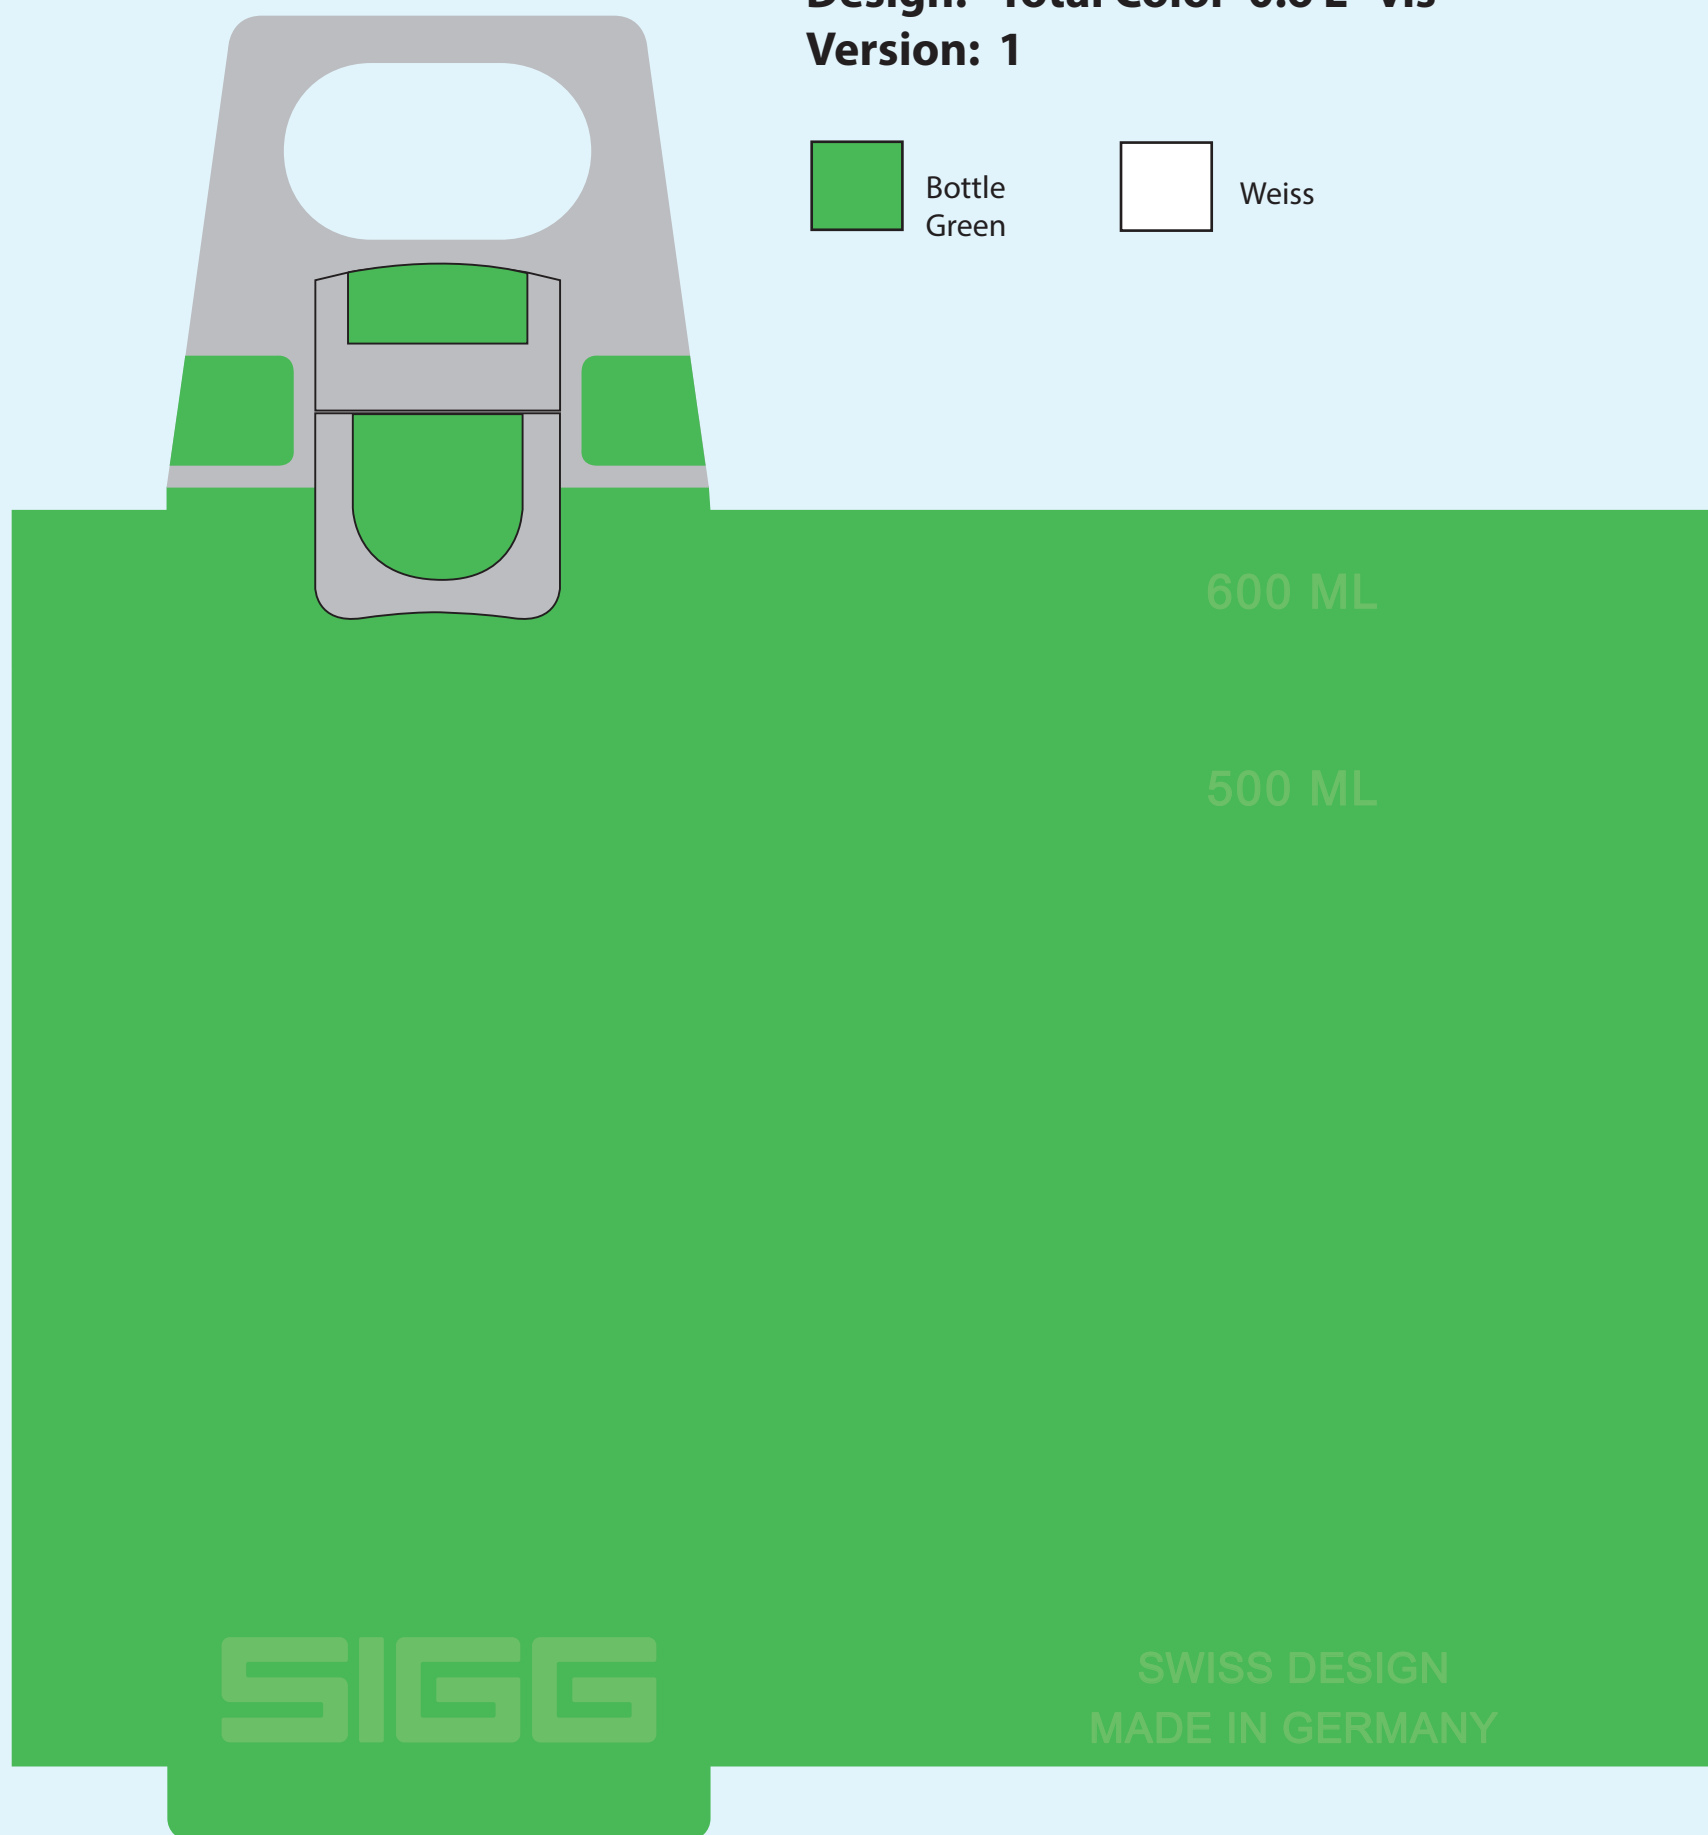

Design: Name 0.5 L vis
Version: 1

Bottle
Aqua

Pantone

Pantone

Pantone

Pantone

Pantone

Pantone

500 ML

Druckfläche 219 x 85.7

SIGGG

SWISS DESIGN
MADE IN GERMANY

Design: Total Color 0.6 L vis
Version: 1

Design: Feel 600 ml vis
Version: 1

Bottle

Farbe

Farbe

Farbe

Farbe

Farbe

Farbe

600 ML

500 ML

Print 206 x 94 mm

SIGGG

SWISS DESIGN
MADE IN GERMANY

**Design: Total Color Name 1.0 L vis
Version: 1**

Druckfläche 240 x 135 mm

SIGGTM