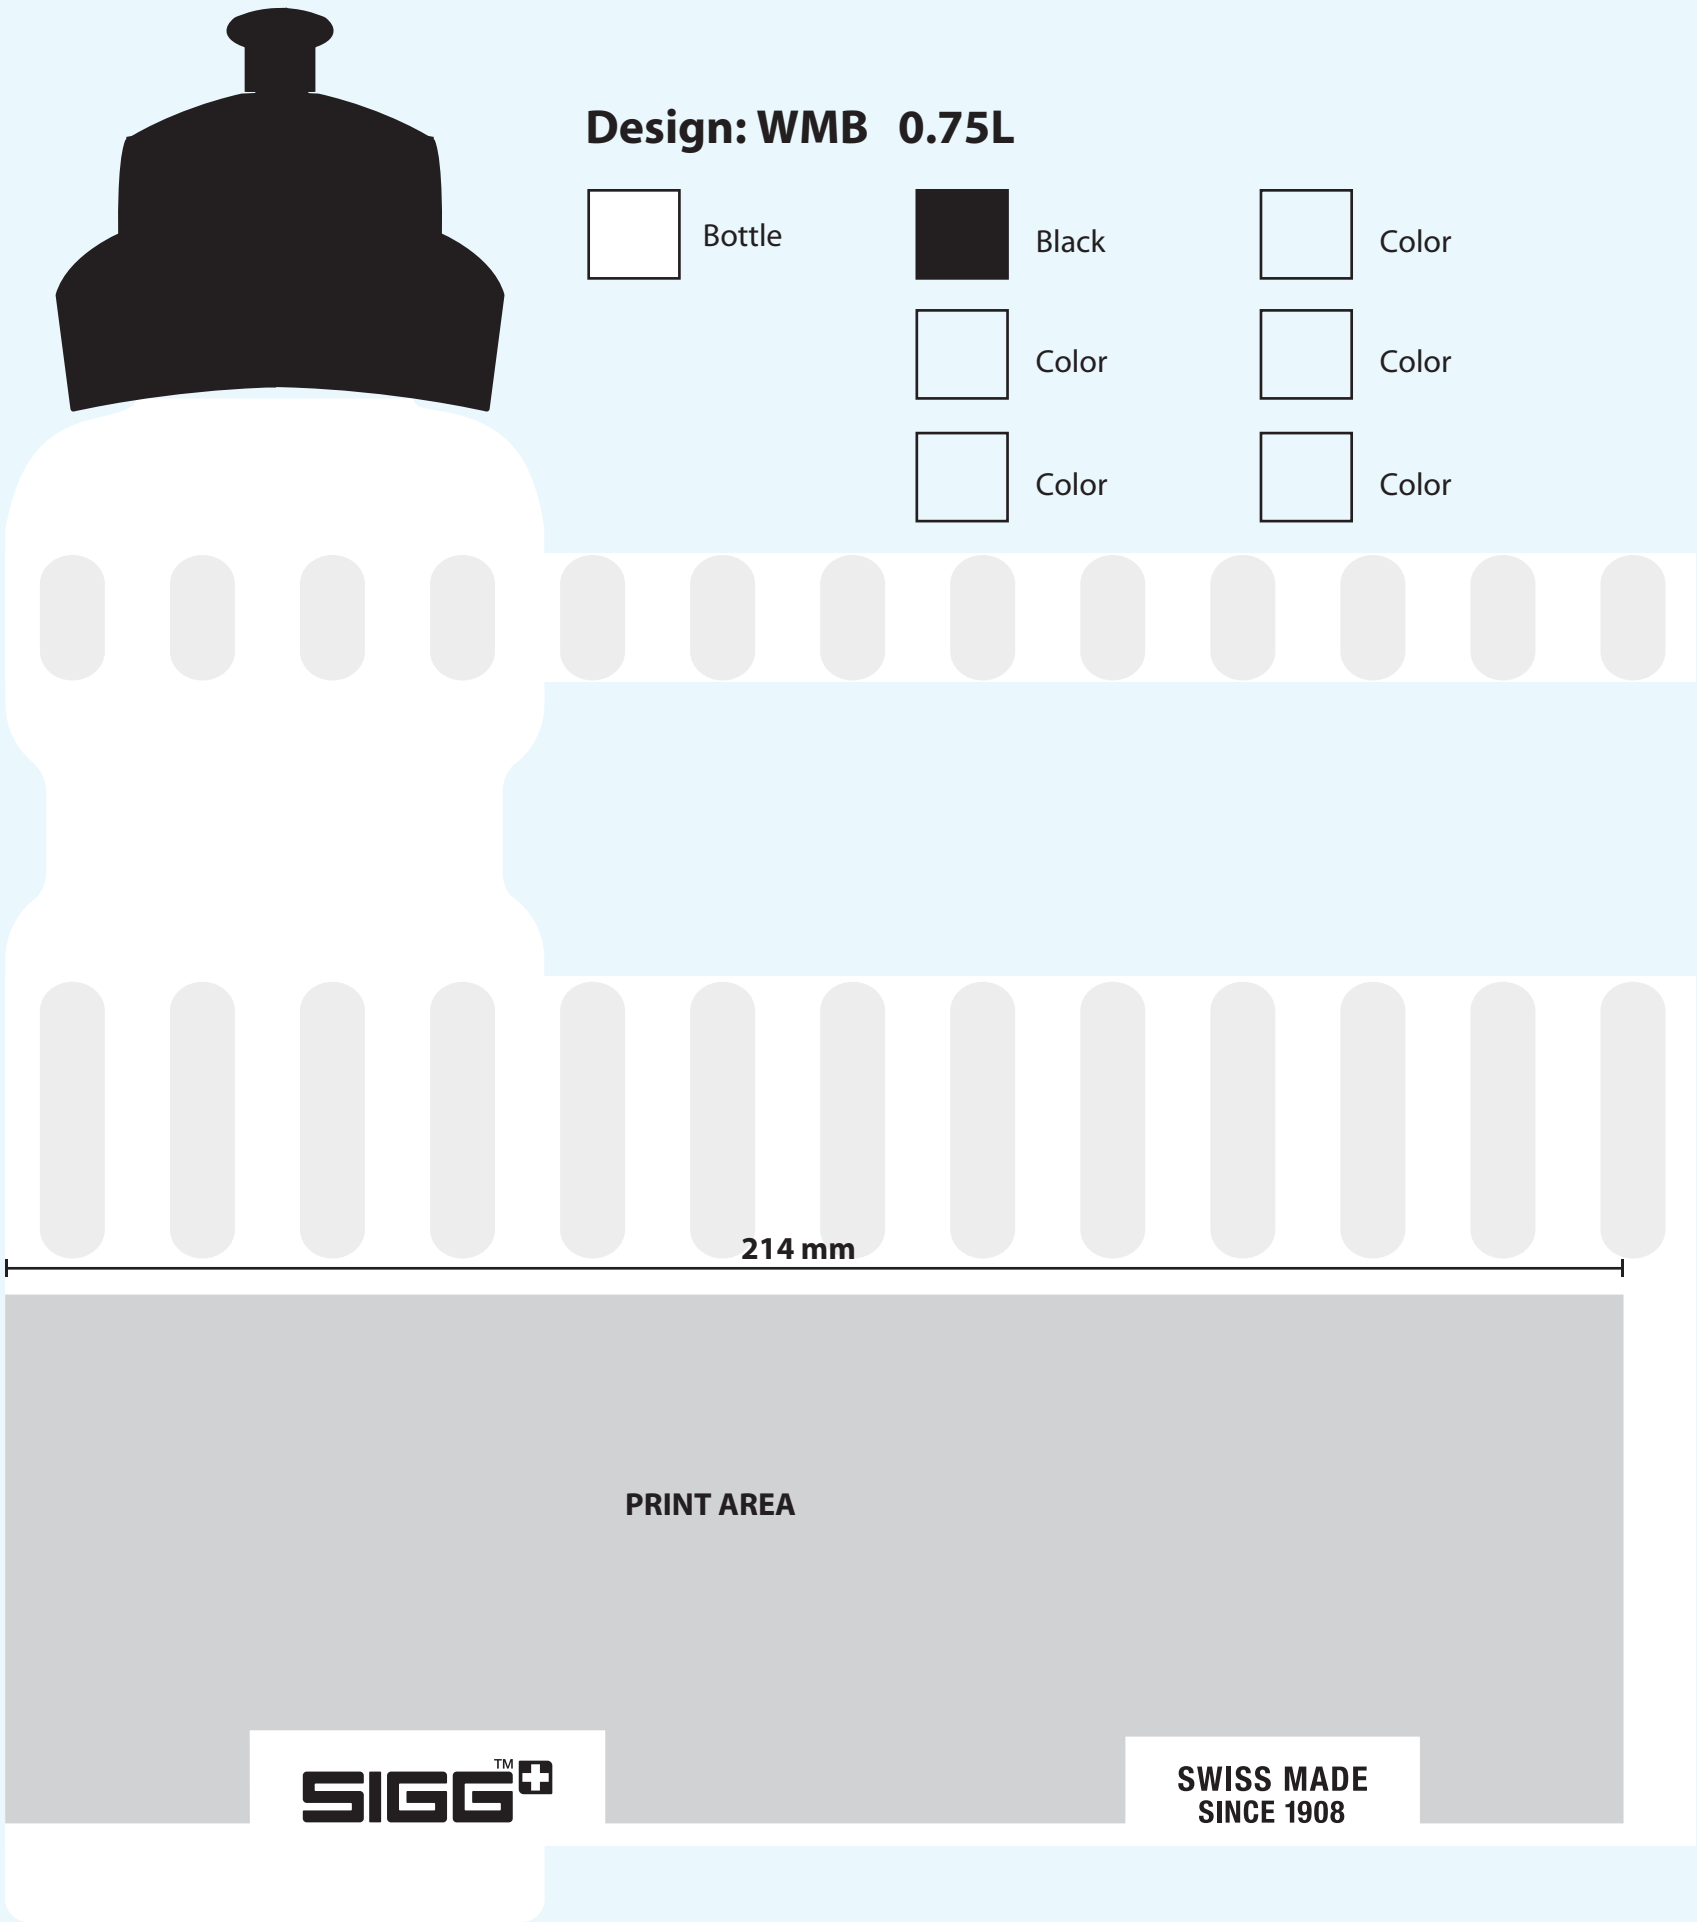

Design: WMB 0.75L

Bottle

Black

Color

Color

Color

Color

Color

214 mm

70 mm

PRINT AREA

SIGG^{TM}+

**SWISS MADE
SINCE 1908**