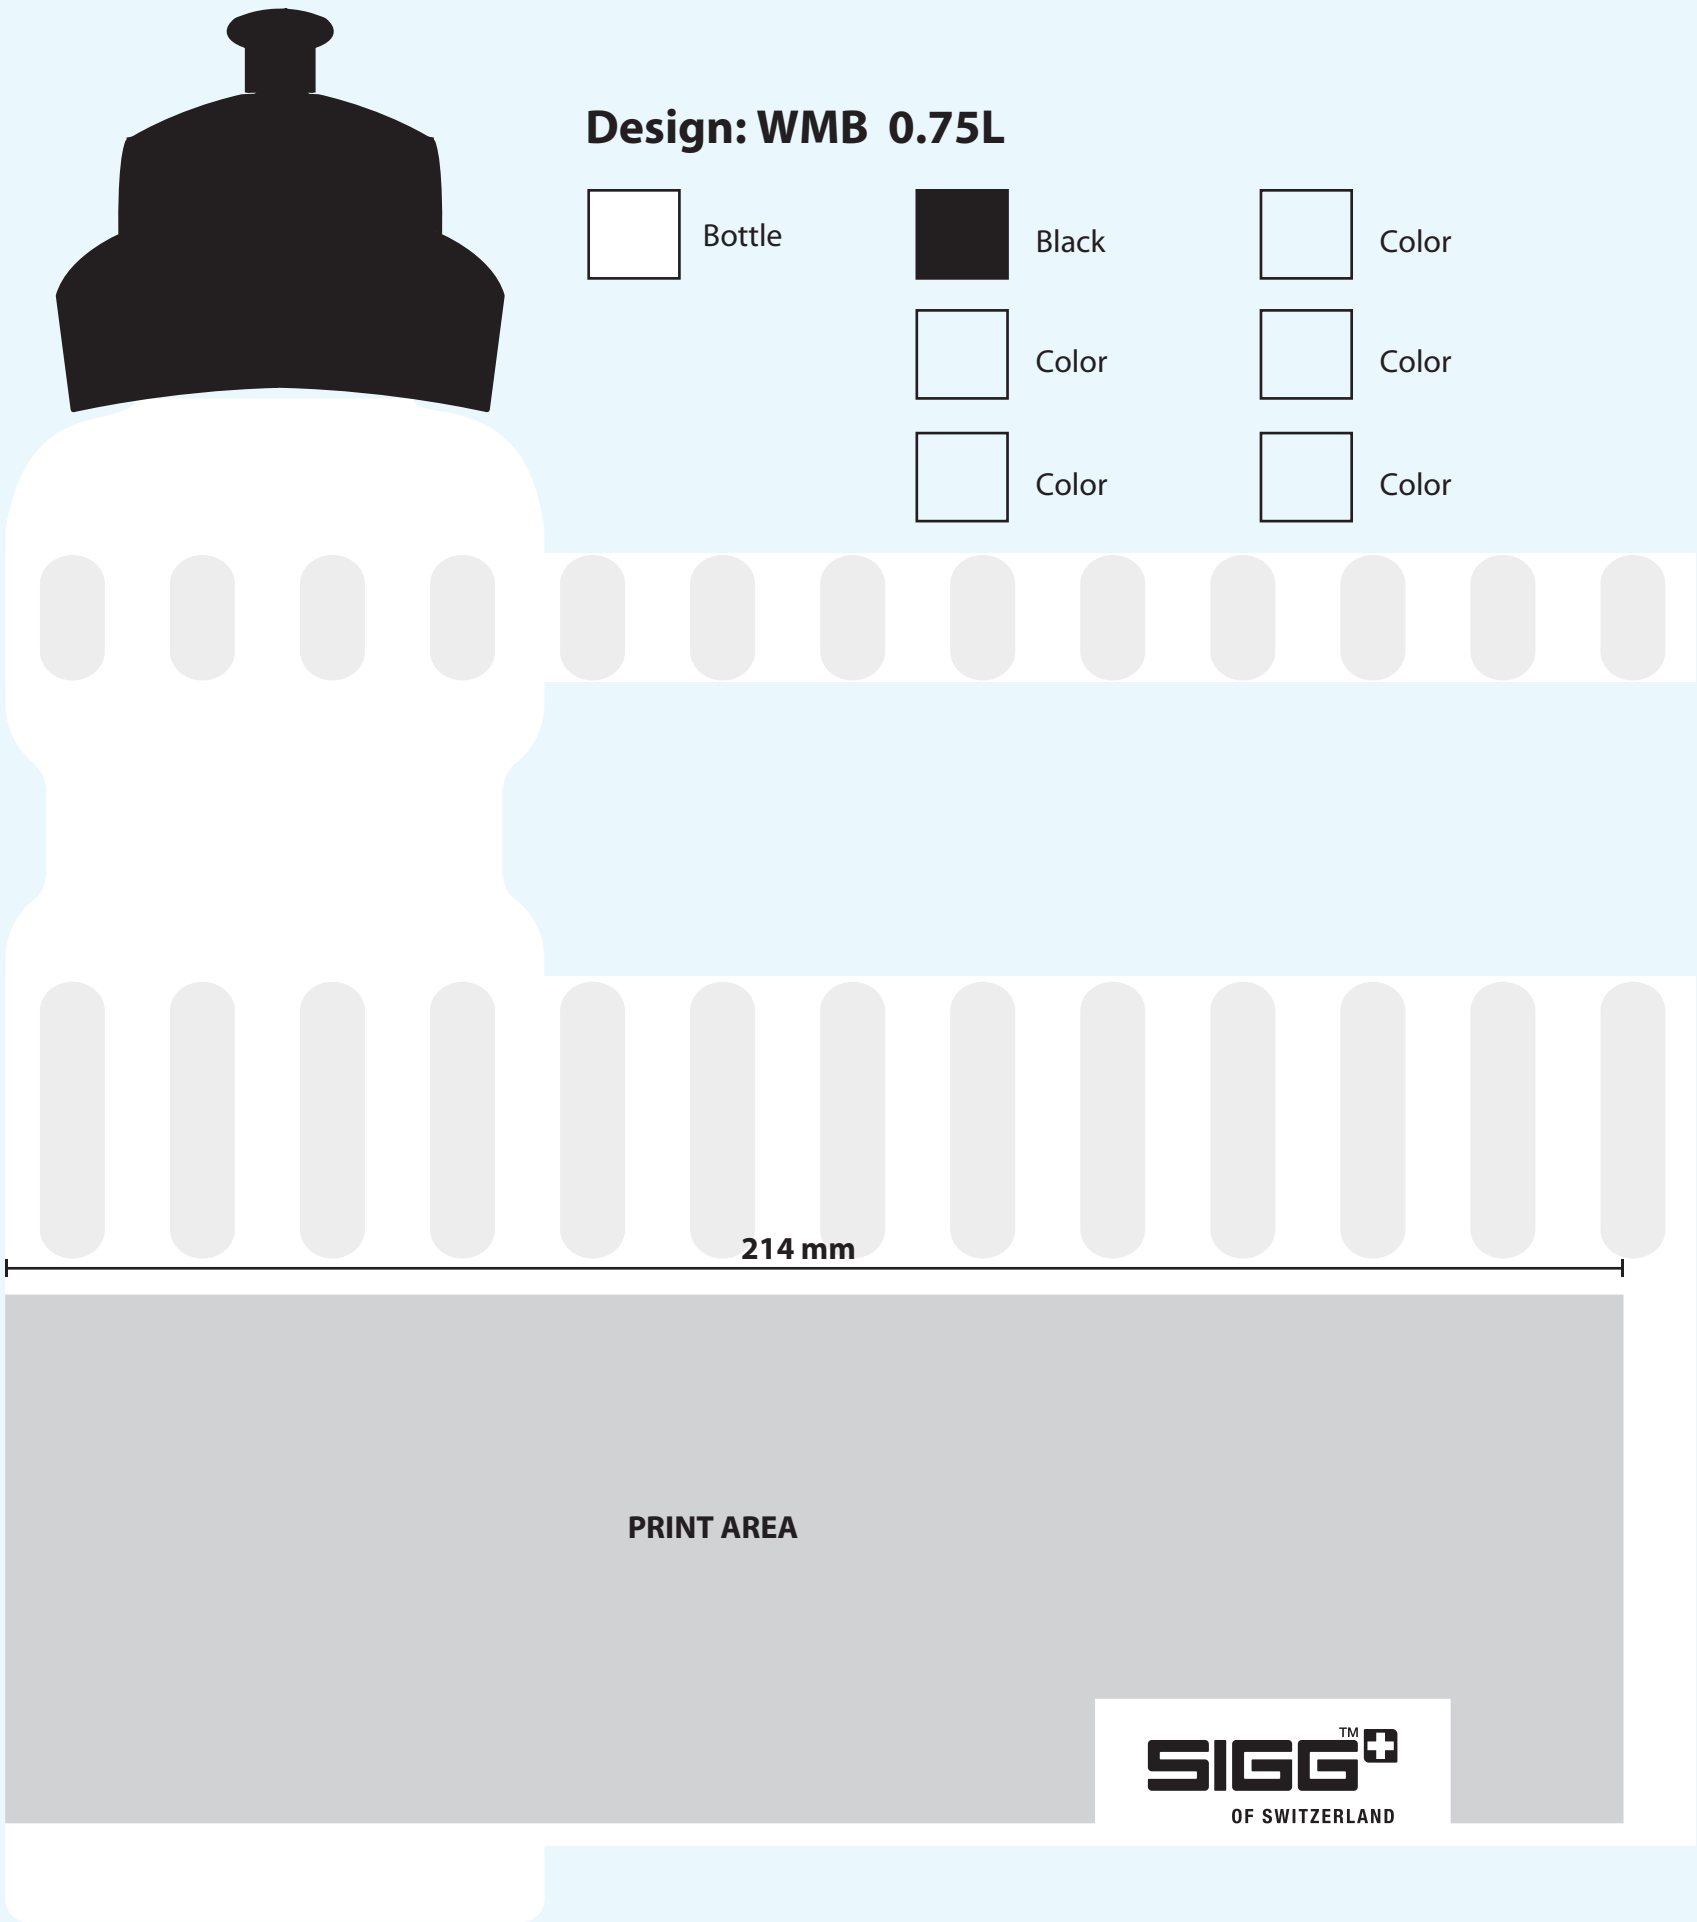

Color

Color

Color

Color

Color

214 mm

**PRINT AREA**

167.5 mm

214 mm

PRINT AREA

167.5 mm

**SIGG<sup>TM</sup>+**

**SWISS MADE  
SINCE 1908**

**Design: WMB 0.75L**

Bottle

Black

Color

Color

Color

Color

Color

214 mm

**PRINT AREA**

70 mm

Black

Color

Color

Color

Color

Color

245 mm

**PRINT AREA**